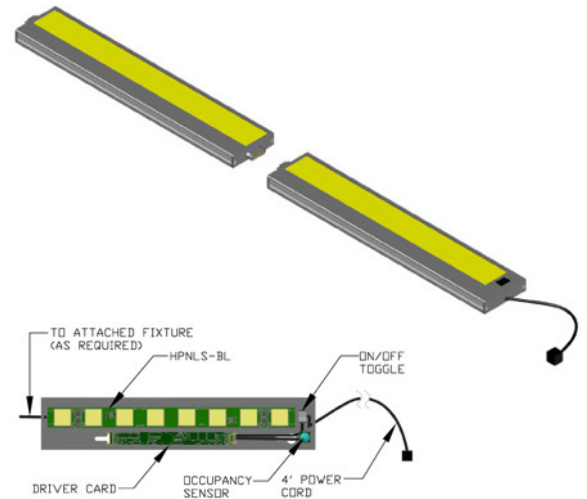

## Small Profile LED Task Light Fixture

**Ideal for under cabinet use and work stations – high intensity, low profile, white light fixture**

The Boca SPTS is a low profile white light fixture designed to cost-effectively provide energy-efficient task lighting. It is particularly well suited for under cabinet use or for work stations, as well as in additional interior illumination. This patent-pending Boca design features 3000K high intensity, monochromatic LEDs with a linear prismatic lens for ideal lumen output and saturation of light. Besides an on/off toggle switch, the SPTS has an occupancy sensor. The housing is extruded aluminum with a variety of choices as to the exact finish. (Consult with Boca or sales representative for various options).

### Technical Specifications

1W LEDs (white 3K std.)	4 or 6 per fixture
Input Voltage.....	12VAC, 110VAC, 230VAC
Input Current.....	Model dependent
Control .....	Standard Dimming
Driver Type.....	Integral
LED type .....	High Intensity
LED Spacing, Per Strip.....	Model Dependent
Fixture Length .....	12.25" increments –
	...allow + 1/4" for joiner up to 144" maximum length
Fixture Width.....	2.50"
Total Height (not incl. clip).....	0.650"
Base .....	Call factory for options
Connector for Power Supply .....	Whip
Power Cord Length.....	4 ft.

### Key Features

- Compact, energy efficient, fixture designed with suitable high brightness for task lighting applications
- Array of 4 or 6 advanced 1W LEDs per fixture
- Color temperature – 3000K LEDs (std.) Other color temperature options - consult Boca
- Linear prismatic lens provides consistent, uniform light
- Buss-way design allows several fixtures to plug together
- Clear aluminum or black finish – custom colors