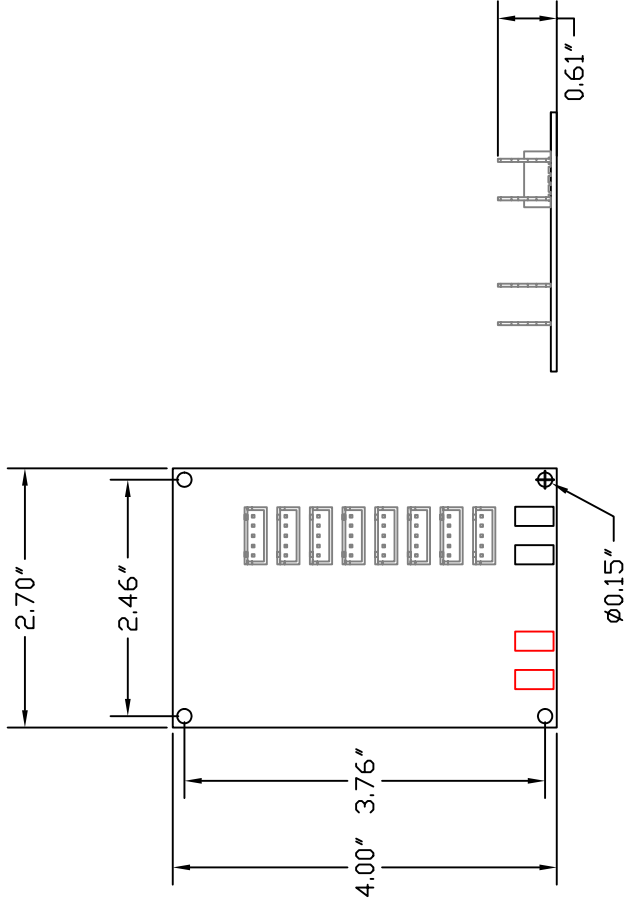

NOTE:
 TO BE USED WITH BOCA FLASHER'S MONOCHROMATIC LIGHT STRIPS
 (AC & LS LINES)

FEATURES:
 4A FUSED OUTPUTS (2A / WIRE)
 8 OUTPUT WITH JST MALE CONNECTORS
 4 POWER INPUT CONNECTORS 0.25" MALE QUICK
 DISCONNECTS
 4 MOUNTING HOLES

ACCESSORIES:
 POWER CABLE (BF-CABL-BFPSU) CONNECTS FROM
 BFPS001 TO POWER SUPPLY,
 NYLON MOUNTING ASSEMBLIES (BF-STDF)
 NEMA ENCLOSURE (BF-BOX2)

552 N.W. 77TH ST
 BOCA RATON, FL 33487

(561) 989-5338

DRAWN BY: LAURA GLASER

LIGHT STRIP
 DISTRIBUTION BOARD
 BF - BFPS001

SCALE 1:2 SHEET 1 OF 1 REV A

NOTE: THIS DOCUMENT IS PROTECTED BY
 COPYRIGHTS OF BOCA FLASHER INC.