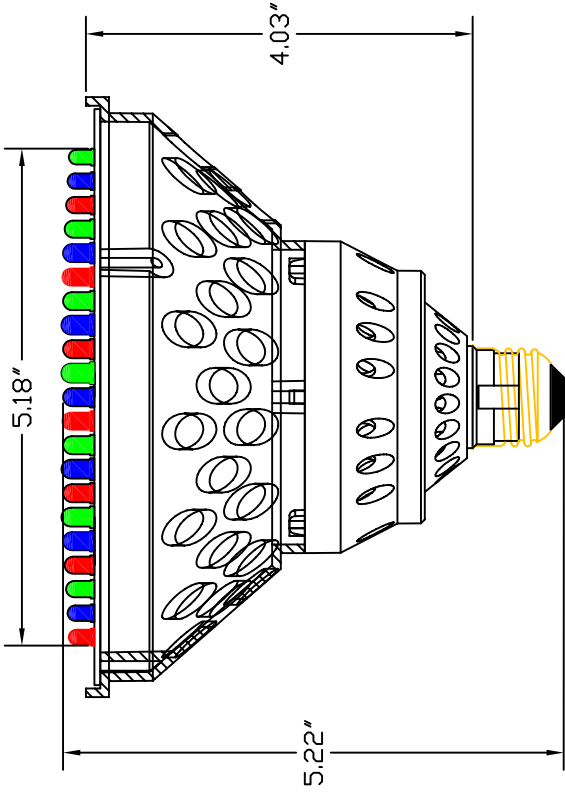

- OPTIONS:**
1. 90 OR 180 LED ARRAY (180 LED ARRAY SHOWN)
 2. 120VAC OR 12VAC INPUT
 3. COLORS STANDARD IN RED, GREEN, AND BLUE. CUSTOM COLOR COMBINATIONS ALSO AVAILABLE.

FEATURES:
 FITS IN MOST COMMON POOL LIGHT HOUSINGS.
 9 PREPROGRAMMED STAND ALONG FUNCTIONS ACCESSED BY TURNING POWER ON AND OFF.
 SYNCHRONIZATION TO ANY OTHER BOCA FLASHER INTELLIGENT POOL AND SPA LINE.

VOLTAGE = 120VAC OR 12VAC
 WATTAGE = 26.4W
 BASE = STANDARD MEDIUM SCREW BASE

NOTE: THIS DOCUMENT IS PROTECTED BY COPYRIGHTS OF BOCA FLASHER INC.

	DRAWN BY: LAURA GLASER
	INTELLIGENT POOL LIGHT 180 LED BF-IPL180-XXA-XXX
552 N.W. 77TH ST BOCA RATON, FL 33487	SCALE 1:2
(561) 989-5338	SHEET 1 OF 1
	REV B

- OPTIONS:**
1. 90 OR 180 LED ARRAY (90 LED ARRAY SHOWN)
 2. 120VAC OR 12VAC INPUT
 3. COLORS STANDARD IN RED, GREEN, AND BLUE. CUSTOM COLOR COMBINATIONS ALSO AVAILABLE.

FEATURES:
 FITS IN MOST COMMON POOL LIGHT HOUSINGS.
 9 PREPROGRAMMED STAND ALONG FUNCTIONS ACCESSED BY TURNING POWER ON AND OFF.
 SYNCHRONIZATION TO ANY OTHER BOCA FLASHER INTELLIGENT POOL AND SPA LINE.

VOLTAGE = 120VAC OR 12VAC
 WATTAGE = 14.3W
 BASE = STANDARD MEDIUM SCREW BASE

NOTE: THIS DOCUMENT IS PROTECTED BY COPYRIGHTS OF BOCA FLASHER INC.

BOCA FLASHER	DRAWN BY: LAURA GLASER		
	INTELLIGENT POOL LIGHT 90 LED BF-IPL90-XXA-XXX		
552 N.W. 77TH ST BOCA RATON, FL 33433	SCALE 1:2	5/13/05	SHEET 1 OF 1
(561) 989-5338			REV B