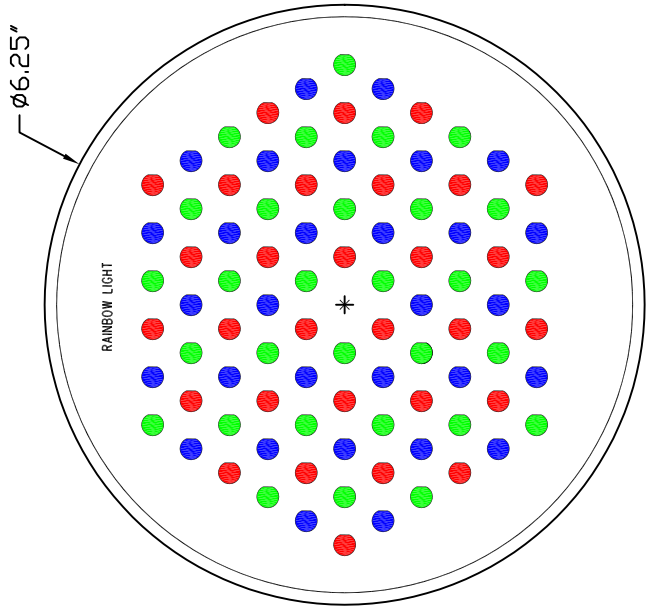

- OPTIONS:**
1. 90 OR 180 LED ARRAY (180 LED ARRAY SHOWN)
 2. 120VAC OR 12VAC INPUT
 3. COLORS STANDARD IN RED, GREEN, AND BLUE. CUSTOM COLOR COMBINATIONS ALSO AVAILABLE.

FEATURES:
 FITS IN MOST COMMON POOL LIGHT HOUSINGS.
 9 PREPROGRAMMED STAND ALONG FUNCTIONS ACCESSED BY TURNING POWER ON AND OFF.
 SYNCHRONIZATION TO ANY OTHER BOCA FLASHER INTELLIGENT POOL AND SPA LINE.

VOLTAGE = 120VAC OR 12VAC
 WATTAGE = 26.4W
 BASE = STANDARD MEDIUM SCREW BASE

NOTE: THIS DOCUMENT IS PROTECTED BY COPYRIGHTS OF BOCA FLASHER INC.

	DRAWN BY: LAURA GLASER
	INTELLIGENT POOL LIGHT 180 LED BF-IPL180-XXA-XXX
552 N.W. 77TH ST BOCA RATON, FL 33487	SCALE 1:2
(561) 989-5338	SHEET 1 OF 1
	REV B

- OPTIONS:**
1. 90 OR 180 LED ARRAY (90 LED ARRAY SHOWN)
 2. 120VAC OR 12VAC INPUT
 3. COLORS STANDARD IN RED, GREEN, AND BLUE. CUSTOM COLOR COMBINATIONS ALSO AVAILABLE.

FEATURES:
 FITS IN MOST COMMON POOL LIGHT HOUSINGS.
 9 PREPROGRAMMED STAND ALONG FUNCTIONS ACCESSED BY TURNING POWER ON AND OFF.
 SYNCHRONIZATION TO ANY OTHER BOCA FLASHER INTELLIGENT POOL AND SPA LINE.

VOLTAGE = 120VAC OR 12VAC
 WATTAGE = 14.3W
 BASE = STANDARD MEDIUM SCREW BASE

NOTE: THIS DOCUMENT IS PROTECTED BY COPYRIGHTS OF BOCA FLASHER INC.

BOCA FLASHER	DRAWN BY: LAURA GLASER		
	INTELLIGENT POOL LIGHT 90 LED BF-IPL90-XXA-XXX		
552 N.W. 77TH ST BOCA RATON, FL 33433	SCALE 1:2	5/13/05	SHEET 1 OF 1
(561) 989-5338			REV B