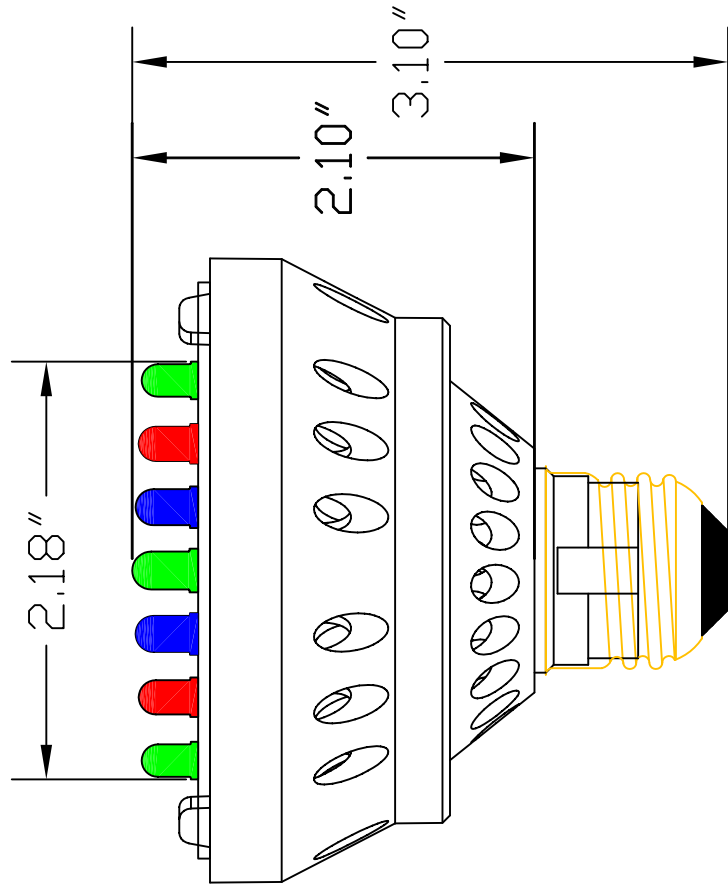

- OPTIONS:**
1. 90 OR 180 LED ARRAY (180 LED ARRAY SHOWN)
 2. 120VAC OR 12VAC INPUT
 3. COLORS STANDARD IN RED, GREEN, AND BLUE. CUSTOM COLOR COMBINATIONS ALSO AVAILABLE.

FEATURES:
 FITS IN MOST COMMON POOL LIGHT HOUSINGS.
 9 PREPROGRAMMED STAND ALONG FUNCTIONS ACCESSED BY TURNING POWER ON AND OFF.
 SYNCHRONIZATION TO ANY OTHER BOCA FLASHER INTELLIGENT POOL AND SPA LINE.

VOLTAGE = 120VAC OR 12VAC
 WATTAGE = 26.4W
 BASE = STANDARD MEDIUM SCREW BASE

NOTE: THIS DOCUMENT IS PROTECTED BY COPYRIGHTS OF BOCA FLASHER INC.

	DRAWN BY: LAURA GLASER
	INTELLIGENT POOL LIGHT 180 LED BF-IPL180-XXA-XXX
552 N.W. 77TH ST BOCA RATON, FL 33487	SCALE 1:2
(561) 989-5338	SHEET 1 OF 1
	REV B

- OPTIONS:**
1. 90 OR 180 LED ARRAY (90 LED ARRAY SHOWN)
 2. 120VAC OR 12VAC INPUT
 3. COLORS STANDARD IN RED, GREEN, AND BLUE. CUSTOM COLOR COMBINATIONS ALSO AVAILABLE.

FEATURES:
 FITS IN MOST COMMON POOL LIGHT HOUSINGS.
 9 PREPROGRAMMED STAND ALONG FUNCTIONS ACCESSED BY TURNING POWER ON AND OFF.
 SYNCHRONIZATION TO ANY OTHER BOCA FLASHER INTELLIGENT POOL AND SPA LINE.

VOLTAGE = 120VAC OR 12VAC
 WATTAGE = 14.3W
 BASE = STANDARD MEDIUM SCREW BASE

NOTE: THIS DOCUMENT IS PROTECTED BY COPYRIGHTS OF BOCA FLASHER INC.

BOCA FLASHER	DRAWN BY: LAURA GLASER		
	INTELLIGENT POOL LIGHT 90 LED BF-IPL90-XXA-XXX		
552 N.W. 77TH ST BOCA RATON, FL 33433	SCALE 1:2	5/13/05	SHEET 1 OF 1
(561) 989-5338			REV B