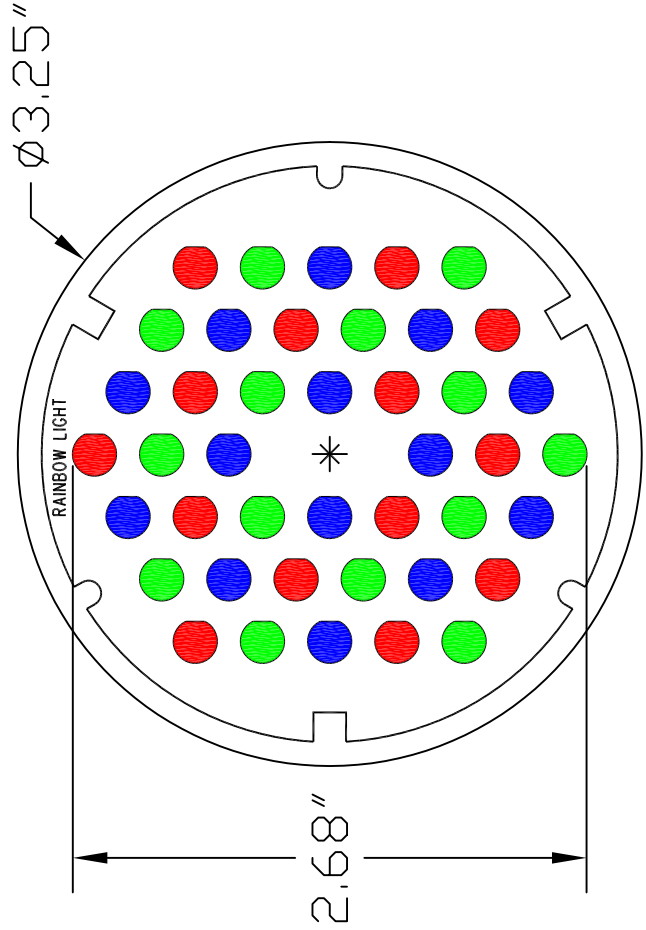

- OPTIONS:**
1. 90 OR 180 LED ARRAY (180 LED ARRAY SHOWN)
 2. 120VAC OR 12VAC INPUT
 3. COLORS STANDARD IN RED, GREEN, AND BLUE. CUSTOM COLOR COMBINATIONS ALSO AVAILABLE.

FEATURES:
 FITS IN MOST COMMON POOL LIGHT HOUSINGS.
 9 PREPROGRAMMED STAND ALONG FUNCTIONS ACCESSED BY TURNING POWER ON AND OFF.
 SYNCHRONIZATION TO ANY OTHER BOCA FLASHER INTELLIGENT POOL AND SPA LINE.

VOLTAGE = 120VAC OR 12VAC
 WATTAGE = 26.4W
 BASE = STANDARD MEDIUM SCREW BASE

NOTE: THIS DOCUMENT IS PROTECTED BY COPYRIGHTS OF BOCA FLASHER INC.

	DRAWN BY: LAURA GLASER
	INTELLIGENT POOL LIGHT 180 LED BF-IPL180-XXA-XXX
552 N.W. 77TH ST BOCA RATON, FL 33487	SCALE 1:2
(561) 989-5338	SHEET 1 OF 1
	REV B

- OPTIONS:**
1. 90 OR 180 LED ARRAY (90 LED ARRAY SHOWN)
 2. 120VAC OR 12VAC INPUT
 3. COLORS STANDARD IN RED, GREEN, AND BLUE. CUSTOM COLOR COMBINATIONS ALSO AVAILABLE.

FEATURES:
 FITS IN MOST COMMON POOL LIGHT HOUSINGS.
 9 PREPROGRAMMED STAND ALONG FUNCTIONS ACCESSED BY TURNING POWER ON AND OFF.
 SYNCHRONIZATION TO ANY OTHER BOCA FLASHER INTELLIGENT POOL AND SPA LINE.

VOLTAGE = 120VAC OR 12VAC
 WATTAGE = 14.3W
 BASE = STANDARD MEDIUM SCREW BASE

NOTE: THIS DOCUMENT IS PROTECTED BY COPYRIGHTS OF BOCA FLASHER INC.

BOCA FLASHER	DRAWN BY: LAURA GLASER		
	INTELLIGENT POOL LIGHT 90 LED BF-IPL90-XXA-XXX		
552 N.W. 77TH ST BOCA RATON, FL 33433	SCALE 1:2	5/13/05	SHEET 1 OF 1
(561) 989-5338			REV B