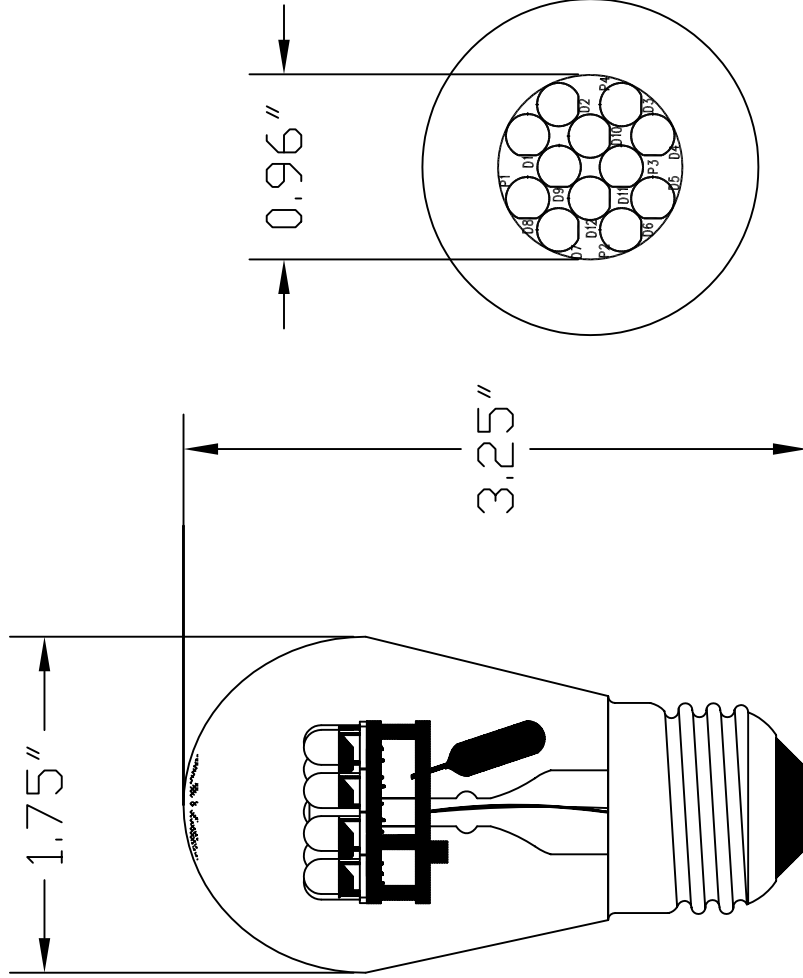

INPUT VOLTAGE: 120VAC
 BASE: MEDIUM

NOTE: THIS DOCUMENT IS PROTECTED BY
 COPYRIGHTS OF BOCA FLASHER INC.

552 N.W. 77TH ST
 BOCA RATON, FL 33487

(561) 989-5338

DRAWN BY: LAURA GLASER

A19 LIGHT BULB
 BF-A19XX-110A-X

SCALE 1:1 SHEET 1 OF 1 REV A

OPTIONS:
 1. 9, 12, OR 16 LED ARRAY. (16 LED ARRAY SHOWN IN DRAWING)

- 2. SAND-BLASTING THE LEDS.
- 3. CLEAR OR CERAMIC GLASS SHELL.
- 4. TEFLON COATING
- 3. RED, ORANGE, AMBER, GREEN, BLUE, AND WHITE (3K, 5K, OR 8K COLOR TEMPERATURES).

INPUT VOLTAGE: 120VAC
 BASE: MEDIUM

 <p>552 N.W. 77TH ST BOCA RATON, FL 33487 (561) 989-5338</p>	DRAWN BY: LAURA GLASER	
	<p>G30 LAMP BF-G30XX-110A-X</p>	

NOTE: THIS DOCUMENT IS PROTECTED BY COPYRIGHTS OF BOCA FLASHER INC.

INPUT VOLTAGE: 120VAC
 BASE: MEDIUM

552 N.W. 77TH ST
 BOCA RATON, FL 33487

(561) 989-5338

DRAWN BY: LAURA GLASER

S14 LIGHT BULB
 BF-S14XX-110A-X

SCALE 1:1 SHEET 1 OF 1 REV A

CUT AWAY TO SHOW LEDS

- OPTIONS:
1. 9 OR 12 LED ARRAY. (12 LED ARRAY SHOWN)
 2. SAND-BLASTING THE LEDS.
 3. CLEAR OR CERAMIC GLASS SHELL.
 4. TEFLON COATING
 3. RED, ORANGE, AMBER, GREEN, BLUE, AND WHITE (3K, 5K, OR 8K COLOR TEMPERATURES).