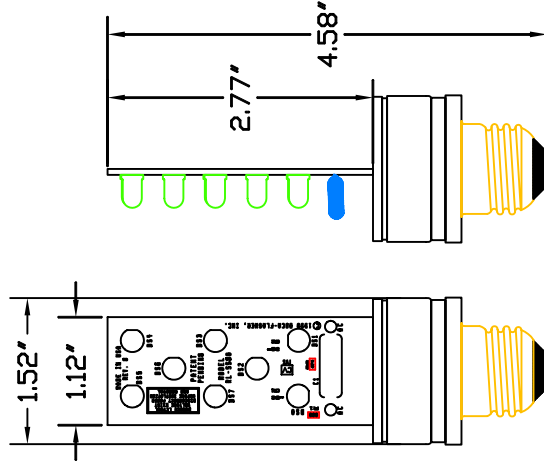

INPUT VOLTAGE: 120VAC
 BASE: MEDIUM

552 N.W. 77TH ST
 BOCA RATON, FL 33487

(561) 989-5338

DRAWN BY: LAURA GLASER

S14 LIGHT BULB
 BF-S14XX-110A-X

SCALE 1:1 SHEET 1 OF 1 REV A

CUT AWAY TO SHOW LEDS

- OPTIONS:
1. 9 OR 12 LED ARRAY. (12 LED ARRAY SHOWN)
 2. SAND-BLASTING THE LEDS.
 3. CLEAR OR CERAMIC GLASS SHELL.
 4. TEFLON COATING
 3. RED, ORANGE, AMBER, GREEN, BLUE, AND WHITE (3K, 5K, OR 8K COLOR TEMPERATURES).

INPUT VOLTAGE: 120VAC
 BASE: MEDIUM

 <p>552 N.W. 77TH ST BOCA RATON, FL 33487 (561) 989-5338</p>	DRAWN BY: LAURA GLASER	
	R20 LIGHT BULB BF-R20XX-110A-X	

- OPTIONS:
1. STANDARD COLORS ARE RED OR GREEN. CUSTOM COLORS AVAILABLE UPON REQUEST.
 2. SANDBLASTED LEDS
 3. CONFORMAL COATING

INPUT VOLTAGE: 120VAC
 LEDES: 8 HIGH INTENSITY LEDES
 BASE: MEDIUM SCREW W/ FLANGE

NOTE: THIS DOCUMENT IS PROTECTED BY
 COPYRIGHTS OF BOCA FLASHER INC.

 <p>552 N.W. 77TH ST BOCA RATON, FL 33487 (561) 989-5338</p>	DRAWN BY: LAURA GLASER	
	DOCK LIGHT BF-WMLIGHT	