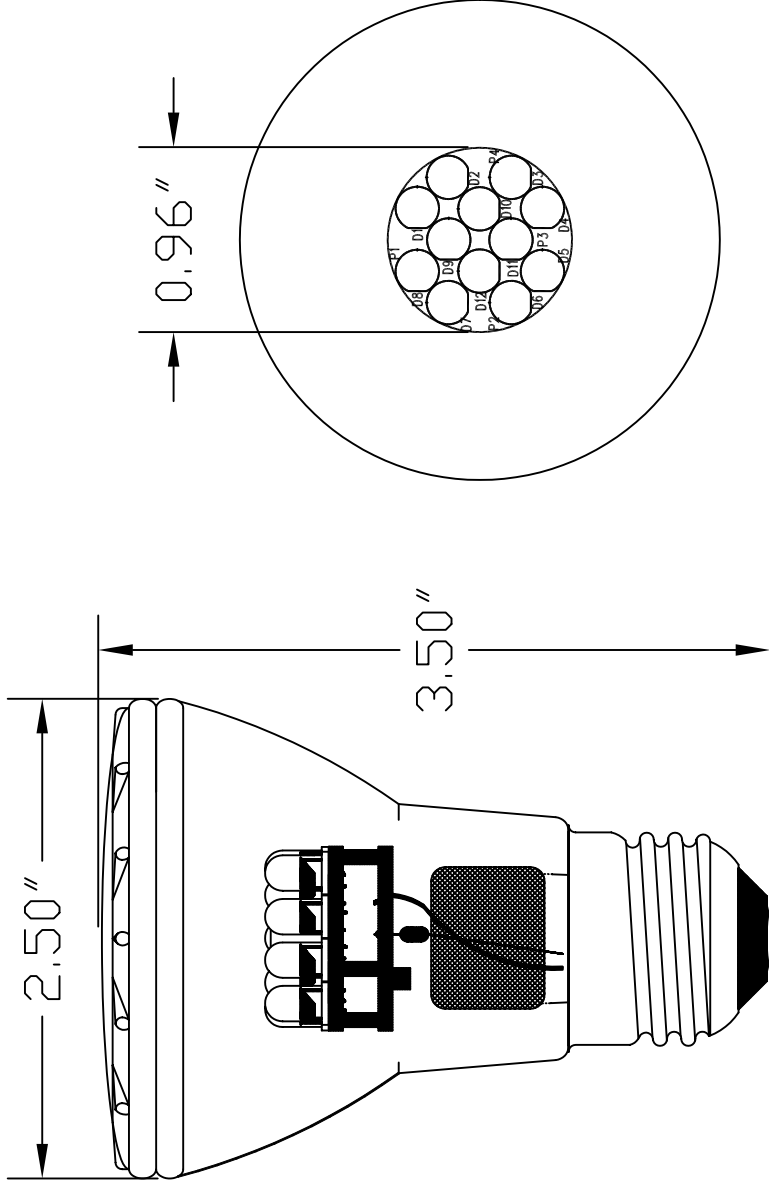

INPUT VOLTAGE: 120VAC
 BASE: MEDIUM

552 N.W. 77TH ST
 BOCA RATON, FL 33487

(561) 989-5338

DRAWN BY: LAURA GLASER

S14 LIGHT BULB
 BF-S14XX-110A-X

SCALE 1:1 SHEET 1 OF 1 REV A

CUT AWAY TO SHOW LEDS

- OPTIONS:
1. 9 OR 12 LED ARRAY. (12 LED ARRAY SHOWN)
 2. SAND-BLASTING THE LEDS.
 3. CLEAR OR CERAMIC GLASS SHELL.
 4. TEFLON COATING
 3. RED, ORANGE, AMBER, GREEN, BLUE, AND WHITE (3K, 5K, OR 8K COLOR TEMPERATURES).