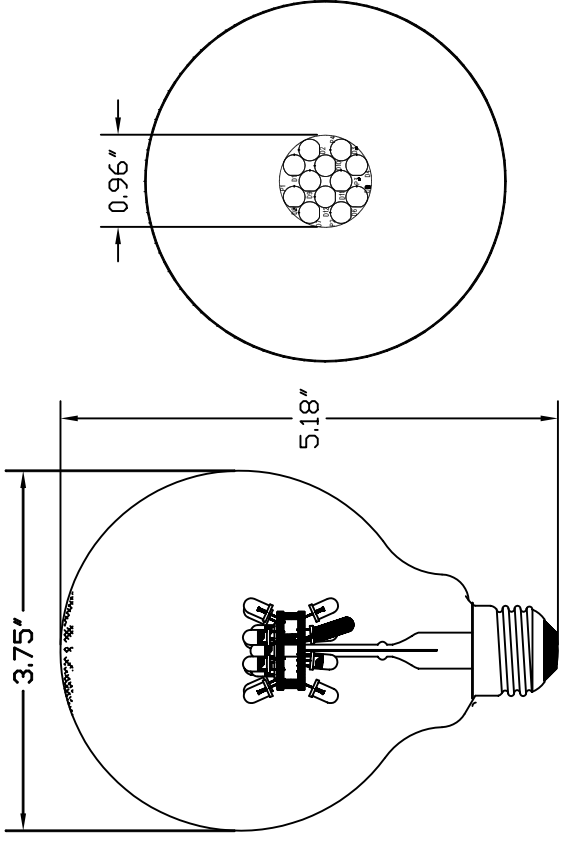

INPUT VOLTAGE: 120VAC
 BASE: MEDIUM

NOTE: THIS DOCUMENT IS PROTECTED BY
 COPYRIGHTS OF BOCA FLASHER INC.

552 N.W. 77TH ST
 BOCA RATON, FL 33487

(561) 989-5338

DRAWN BY: LAURA GLASER

A19 LIGHT BULB
 BF-A19XX-110A-X

SCALE 1:1 SHEET 1 OF 1 REV A

OPTIONS:
 1. 9, 12, OR 16 LED ARRAY. (16 LED ARRAY SHOWN IN DRAWING)

- 2. SAND-BLASTING THE LEDS.
- 3. CLEAR OR CERAMIC GLASS SHELL.
- 4. TEFLON COATING
- 3. RED, ORANGE, AMBER, GREEN, BLUE, AND WHITE (3K, 5K, OR 8K COLOR TEMPERATURES).

INPUT VOLTAGE: 120VAC
 BASE: MEDIUM

552 N.W. 77TH ST
 BOCA RATON, FL 33487

(561) 989-5338

DRAWN BY: LAURA GLASER

S14 LIGHT BULB
 BF-S14XX-110A-X

SCALE 1:1 SHEET 1 OF 1 REV A

CUT AWAY TO SHOW LEDS

- OPTIONS:
1. 9 OR 12 LED ARRAY. (12 LED ARRAY SHOWN)
 2. SAND-BLASTING THE LEDS.
 3. CLEAR OR CERAMIC GLASS SHELL.
 4. TEFLON COATING
 3. RED, ORANGE, AMBER, GREEN, BLUE, AND WHITE (3K, 5K, OR 8K COLOR TEMPERATURES).