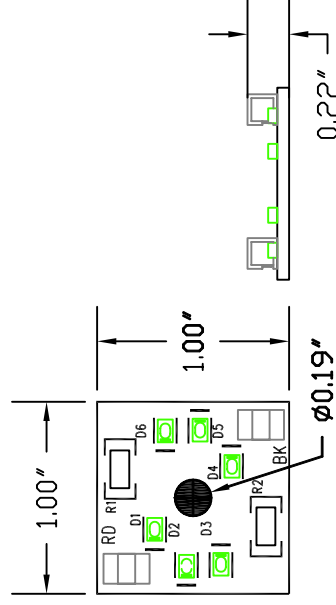

- OPTIONS:**
1. COLORS OF RED, ORANGE, AMBER, GREEN, BLUE, AND WHITE (3K, 5K, OR 8K COLOR TEMPERATURES)
 2. SANDBLASTED LEDS
 3. CONFORMAL COATING OF PRODUCT FOR WATER RESISTANCE

INPUT VOLTAGE: 12VDC OR 24VDC
 INPUT POWER: 0.84W (RED, ORANGE, & AMBER)
 0.60W (BLUE, GREEN, & WHITE)
 MAXIMUM OF 200 24VDC PRODUCTS PER POWER RUN.
 OR 100 MODULES OF 12VDC

- ACCESSORIES:**
- MOUNTING CLIPS (BF-MB0001)
 - CABLE, 50FT (BF-CABL2-SM)
 - CABLE MOUNTING CLIPS (BF-MB0002)

552 N.W. 77TH ST
 BOCA RATON, FL 33487

NOTE: THIS DOCUMENT IS PROTECTED BY
 COPYRIGHTS OF BOCA FLASHER INC.

DRAWN BY: LAURA GLASER

SIGN MODULE
 BF-SM0006-XXD-X

SCALE 1:1 2/11/05 SHEET 1 OF 1 REV A

OPTIONS:

1. COLORS OF RED, ORANGE, AMBER, GREEN, BLUE, AND WHITE (3K, 5K, OR 8K COLOR TEMPERATURES)
2. CONFORMAL COATING OF PRODUCT FOR WATER RESISTANCE
3. PRODUCT COMES ON A REEL OF 18AWG WIRE, W/ MODULES CONNECTED EVERY 3".

INPUT VOLTAGE: 12VDC, 12VRAC, 24VDC, 24VRAC, OR 24VRAC
 INPUT POWER: 0.84W (RED, ORANGE, & AMBER)
 0.60W (BLUE, GREEN, & WHITE)
 MAXIMUM OF 200 24VDC PRODUCTS PER POWER RUN.
 OR 100 MODULES OF 12VDC

ACCESSORIES:
 MOUNTING CLIPS (BF-MB0001)
 CABLE, 50FT (BF-CABL2-SM)
 CABLE MOUNTING CLIPS (BF-MB0002)