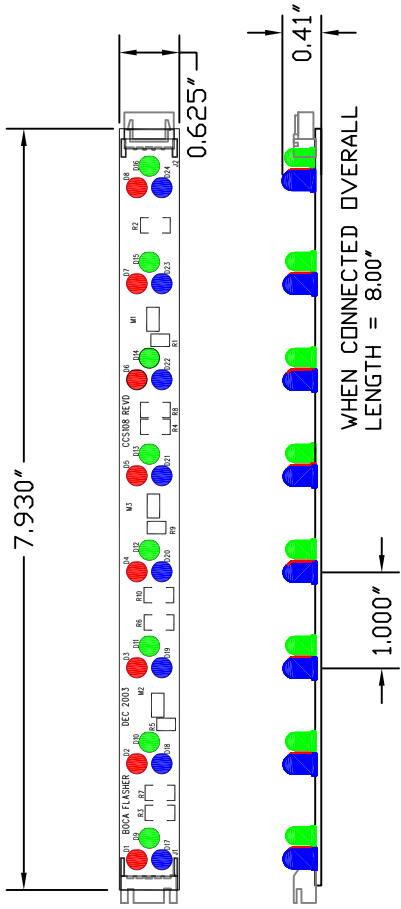

1. OPTIONS:
1. 12", 8", OR 6" LENGTHS (8" SHOWN)
  2. STANDARD COLORS ARE RED, GREEN, AND BLUE (AS SHOWN), OR AMBER, WHITE SK, AND WHITE SK. ANY THREE CUSTOM COLOR COMBINATIONS ARE AVAILABLE
  3. CONFORMAL COATING FOR WATER RESISTANCE
  4. POLYCARBONATE TUBING CUT TO LENGTH TO HOUSE PRODUCT.
  5. 120DEG LEDS ALSO AVAILABLE

INPUT VOLTAGE = 24VDC
INPUT CURRENT = 150mA/piece (max.)
13 PIECES MAXIMUM PER HOME RUN CABLE

ACCESSORIES:
MALE TO FEMALE CABLES (BF-CABL2-MFXX) TO JUMPER BETWEEN STRIP.
FEMALE TO FEMALE CABLES (BF-CABL2-FFXX) TO CONNECT BETWEEN POWER RUN OF STRIP AND DISTRIBUTION SYSTEM.

552 N.W. 77TH ST
BOCA RATON, FL 33487

(561) 989-5338

DRAWN BY: LAURA GLASER

8" COLOR CHANGING STRIP

BF-CCS108

SCALE 2:1

1/10/05

SHEET 1 OF 1

REV D