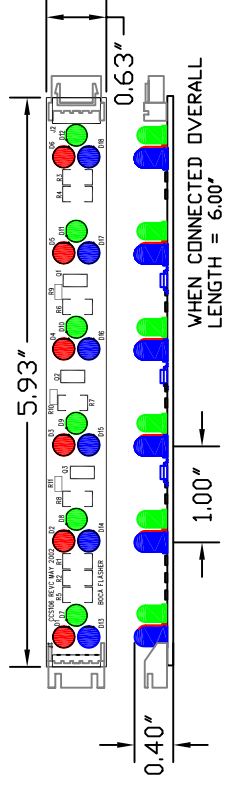

ACCESSORIES:
MALE TO FEMALE CABLES (BF-CABL2-MFXX) TO JUMPER BETWEEN STRIP.
FEMALE TO FEMALE CABLES (BF-CABL2-FFXX) TO CONNECT BETWEEN POWER RUN OF STRIP AND DISTRIBUTION SYSTEM.

1. OPTIONS:
1. 12", 8", OR 6" LENGTHS (6" SHOWN)
  2. STANDARD COLORS ARE RED, GREEN, AND BLUE (AS SHOWN), OR AMBER, WHITE 5K, AND WHITE 5K. ANY THREE CUSTOM COLOR COMBINATIONS ARE AVAILABLE
  3. CONFORMAL COATING FOR WATER RESISTANCE
  4. POLYCARBONATE TUBING CUT TO LENGTH TO HOUSE PRODUCT
  5. 120DEG LEDS ALSO AVAILABLE

INPUT VOLTAGE = 24VDC
INPUT CURRENT = 100mA/piece (max.)
20 PIECES MAXIMUM PER HOME RUN CABLE

NOTE: THIS DOCUMENT IS PROTECTED BY COPYRIGHTS OF BOCA FLASHER INC.

  552 N.W. 77TH ST BOCA RATON, FL 33433 (561) 989-5338	DRAWN BY: LAURA GLASER	
	6" COLOR CHANGING STRIP BF-CCS106	

SCALE	1:2	1/10/05	SHEET 1 OF 1	REV D