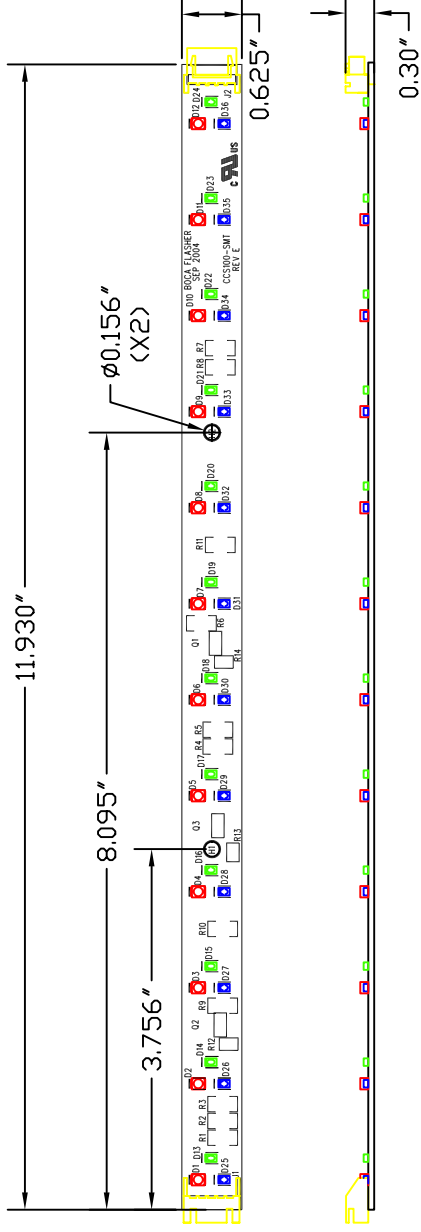

OPTIONS:

1. 12", 8", OR 6" LENGTHS (12" SHOWN)
2. STANDARD COLORS ARE RED, GREEN, AND BLUE (AS SHOWN), OR AMBER, WHITE 5K, AND WHITE 5K. ANY THREE CUSTOM COLOR COMBINATIONS ARE AVAILABLE
3. CONFORMAL COATING FOR WATER RESISTANCE
4. POLYCARBONATE TUBING CUT TO LENGTH TO HOUSE PRODUCT.
5. 120DEG OR 30DEG (120DEG SHOWN)

ACCESSORIES:

- MALE TO FEMALE CABLES (BF-CABL2-MFXX) TO JUMPER BETWEEN STRIP.
- FEMALE TO FEMALE CABLES (BF-CABL2-FFXX) TO CONNECT BETWEEN POWER RUN OF STRIP AND DISTRIBUTION SYSTEM.

INPUT VOLTAGE = 24VDC
INPUT CURRENT = 200mA/ft (max.)
TWO MOUNTING HOLES AT 0.156" DIAMETER
10 PIECES MAXIMUM PER HOME RUN CABLE

NOTE: THIS DOCUMENT IS PROTECTED BY
COPYRIGHTS OF BOCA FLASHER INC.

552 N.W. 77TH ST BOCA RATON, FL 33487 (561) 989-5338	DRAWN BY: LAURA GLASER	
	COLOR CHANGING STRIP 120DEG BF-CCS100S