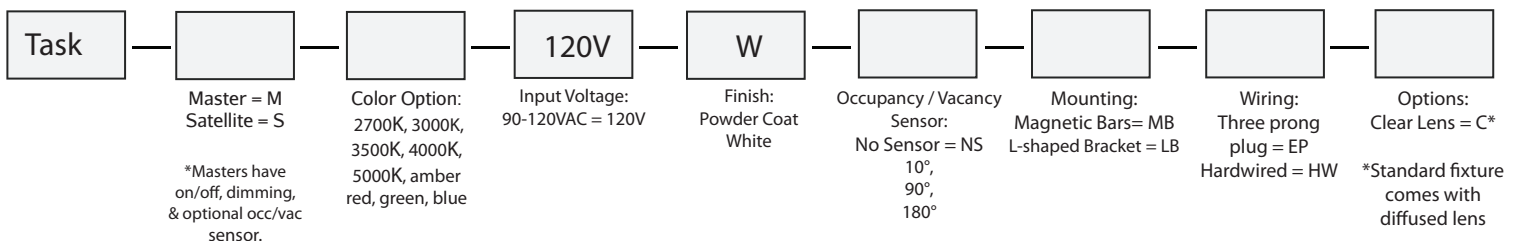

Project Specification

We are constantly improving our fixtures and reserve the right to change options and specifications. Additional information & details at www.bocaflasher.com.
For specific requirements, contact your Boca sales representative.

Boca Flasher, Inc. 552 NW 77th Street Boca Raton, Florida 33487 USA Phone: 561.989.5338 Fax: 561.982.8323
© 2011 Boca Flasher, Inc. All rights reserved. All names and trademarks are property of their respective owners REV 040512