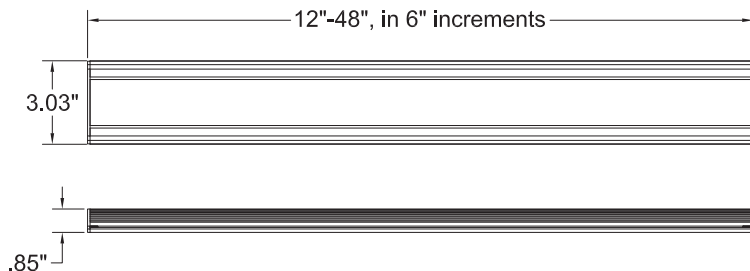

## Task

### Shallow Profile LED Fixture

Dimmable monochromatic low voltage fixture for use as a task light.

The Boca Task is a shallow profile fixture specifically designed for task areas where space and energy consumption are constrained. Boca's patented Clean Dim\* technology ensures even dimming from 0-100%. The Task features a diffused lens that widens the light distribution across work surfaces in all directions and softens the overlapping shadows that can be a problem with other fixtures. It is offered with vacancy / occupancy sensors to ensure energy is not unnecessarily wasted. It can be fabricated with a range of color temperature choices, affording a multitude of options. The housing is anodized aluminum with a durable finish making it weather and abrasion resistant.

### Technical Specifications

Wattage .....	7.5 watts per linear ft.
Input Voltage .....	90-120 VAC
Input Current .....	Model dependent
Control .....	Integral dimmer
	..... Vacancy / Occupancy sensor standard
Driver Type .....	Constant Current Power
LED Spacing, per strip .....	2", on center
Fixture Length .....	6" increments
	.....allow 1/4" for each end cap and 1" for power feed cable
Fixture Width .....	3.03"
Total Height (not including clip) .....	0.85"
Mounting .....	Fixed metal plate with magnetic backing
Color Options .....	2700K, 3000K, 3500K, 4000K, 5000K, amber, red, green, blue
Optics available .....	120° with diffused lens
Color Rendering Index (CRI) .....	85 CRI